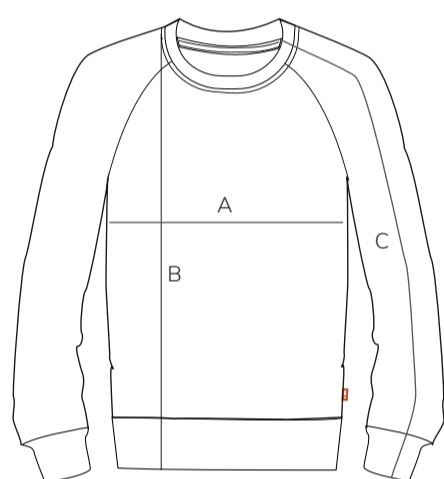

Kid

GENERAL SIZE TABLE

* ALL MESURES ARE IN CMS

AGE	A height	B chest	C waist	D hips	E leg
1Y	75-84	52	49	52	44
2Y	85-95	55	51	56	48
4Y	96-107	58	53	60	62
6Y	108-120	61	56	65	66
8Y	121-133	64	59	70	70

All measurements are measured directly on body without clothes
if your measure is between the indicated, you should order the next size up!

Kid

SWEATER

Unisex #LittleChanger

AGE	A chest	B height	C sleeve
3-4Y	35	42	44
5-6Y	37	46	49
7-8Y	39	50	54
9-11Y	42	54	58
12-14Y	45	58	62

This measurements are measured directly on garment. We recommend to compare with your own clothes, if the measure is between the indicated, you should order the next size up!

Kid + Woman

JAPANESE T-SHIRT

Unisex Japanese Sleeve and oval neckline

AGE	A chest	B height
1Y	30	32
2Y	32	36
4Y	34	41
6Y	36	46
8Y	38	51
W(U)	56	66

This measurements are measured directly on garment. We recommend to compare with your own clothes, if the measure is between the indicated, you should order the next size up!