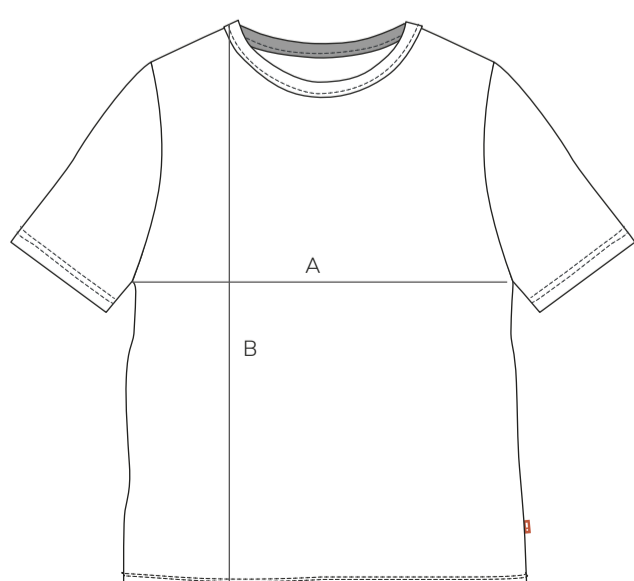

Kid

SWEATER

Unisex #LittleChanger

AGE	A chest	B height	C sleeve
3-4Y	35	42	44
5-6Y	37	46	49
7-8Y	39	50	54
9-11Y	42	54	58
12-14Y	45	58	62

This measurements are measured directly on garment. We recommend to compare with your own clothes, if the measure is between the indicated, you should order the next size up!

Kid + Woman

JAPANESE T-SHIRT

Unisex Japanese Sleeve and oval neckline

AGE	A chest	B height
1Y	30	32
2Y	32	36
4Y	34	41
6Y	36	46
8Y	38	51
W(U)	56	66

This measurements are measured directly on garment. We recommend to compare with your own clothes, if the measure is between the indicated, you should order the next size up!

Adult

T-SHIRT

Unisex Relaxed Fit

SIZE	A chest	B height
S	67	51
M	70	54
L	72	57

This measurements are measured directly on garment. We recommend to compare with your own clothes, if the measure is between the indicated, you should order the next size up!