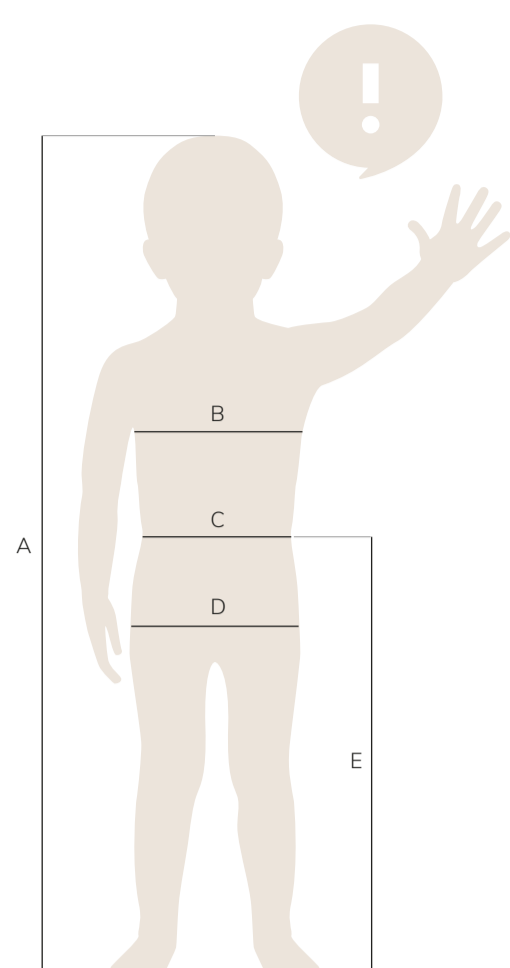

Kid

GENERAL SIZE TABLE

* ALL MESURES ARE IN CMS

AGE	A height	B chest	C waist	D hips	E leg
1Y	75-84	52	49	52	44
2Y	85-95	55	51	56	48
4Y	96-107	58	53	60	62
6Y	108-120	61	56	65	66
8Y	121-133	64	59	70	70

All measurements are measured directly on body without clothes
if your measure is between the indicated, you should order the next size up!

Kid

SWEATER

Unisex #LittleChanger

AGE	A chest	B height	C sleeve
3-4Y	35	42	44
5-6Y	37	46	49
7-8Y	39	50	54
9-11Y	42	54	58
12-14Y	45	58	62

This measurements are measured directly on garment. We recommend to compare with your own clothes, if the measure is between the indicated, you should order the next size up!

Kid + Woman

JAPANESE T-SHIRT

Unisex Japanese Sleeve and oval neckline

AGE	A chest	B height
1Y	30	32
2Y	32	36
4Y	34	41
6Y	36	46
8Y	38	51
W(U)	56	66

This measurements are measured directly on garment. We recommend to compare with your own clothes, if the measure is between the indicated, you should order the next size up!

Adult

T-SHIRT

Unisex Relaxed Fit

SIZE	A chest	B height
S	67	51
M	70	54
L	72	57

This measurements are measured directly on garment. We recommend to compare with your own clothes, if the measure is between the indicated, you should order the next size up!