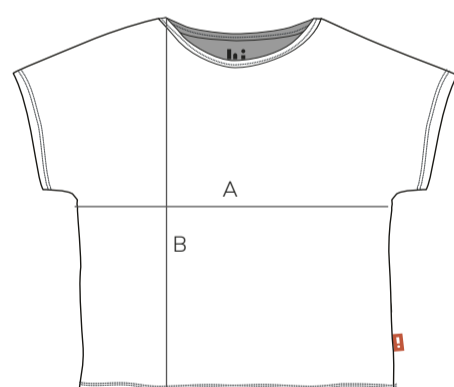

Kid

GENERAL SIZE TABLE

* ALL MESURES ARE IN CMS

AGE	A height	B chest	C waist	D hips	E leg
1Y	75-84	52	49	52	44
2Y	85-95	55	51	56	48
4Y	96-107	58	53	60	62
6Y	108-120	61	56	65	66
8Y	121-133	64	59	70	70

All measurements are measured directly on body without clothes
if your measure is between the indicated, you should order the next size up!

Kid

SWEATER

Unisex #LittleChanger

AGE	A chest	B height	C sleeve
3-4Y	35	42	44
5-6Y	37	46	49
7-8Y	39	50	54
9-11Y	42	54	58
12-14Y	45	58	62

This measurements are measured directly on garment. We recommend to compare with your own clothes, if the measure is between the indicated, you should order the next size up!

Kid + Woman

JAPANESE T-SHIRT

Unisex Japanese Sleeve and oval neckline

AGE	A chest	B height
1Y	30	32
2Y	32	36
4Y	34	41
6Y	36	46
8Y	38	51
W(U)	56	66

This measurements are measured directly on garment. We recommend to compare with your own clothes, if the measure is between the indicated, you should order the next size up!